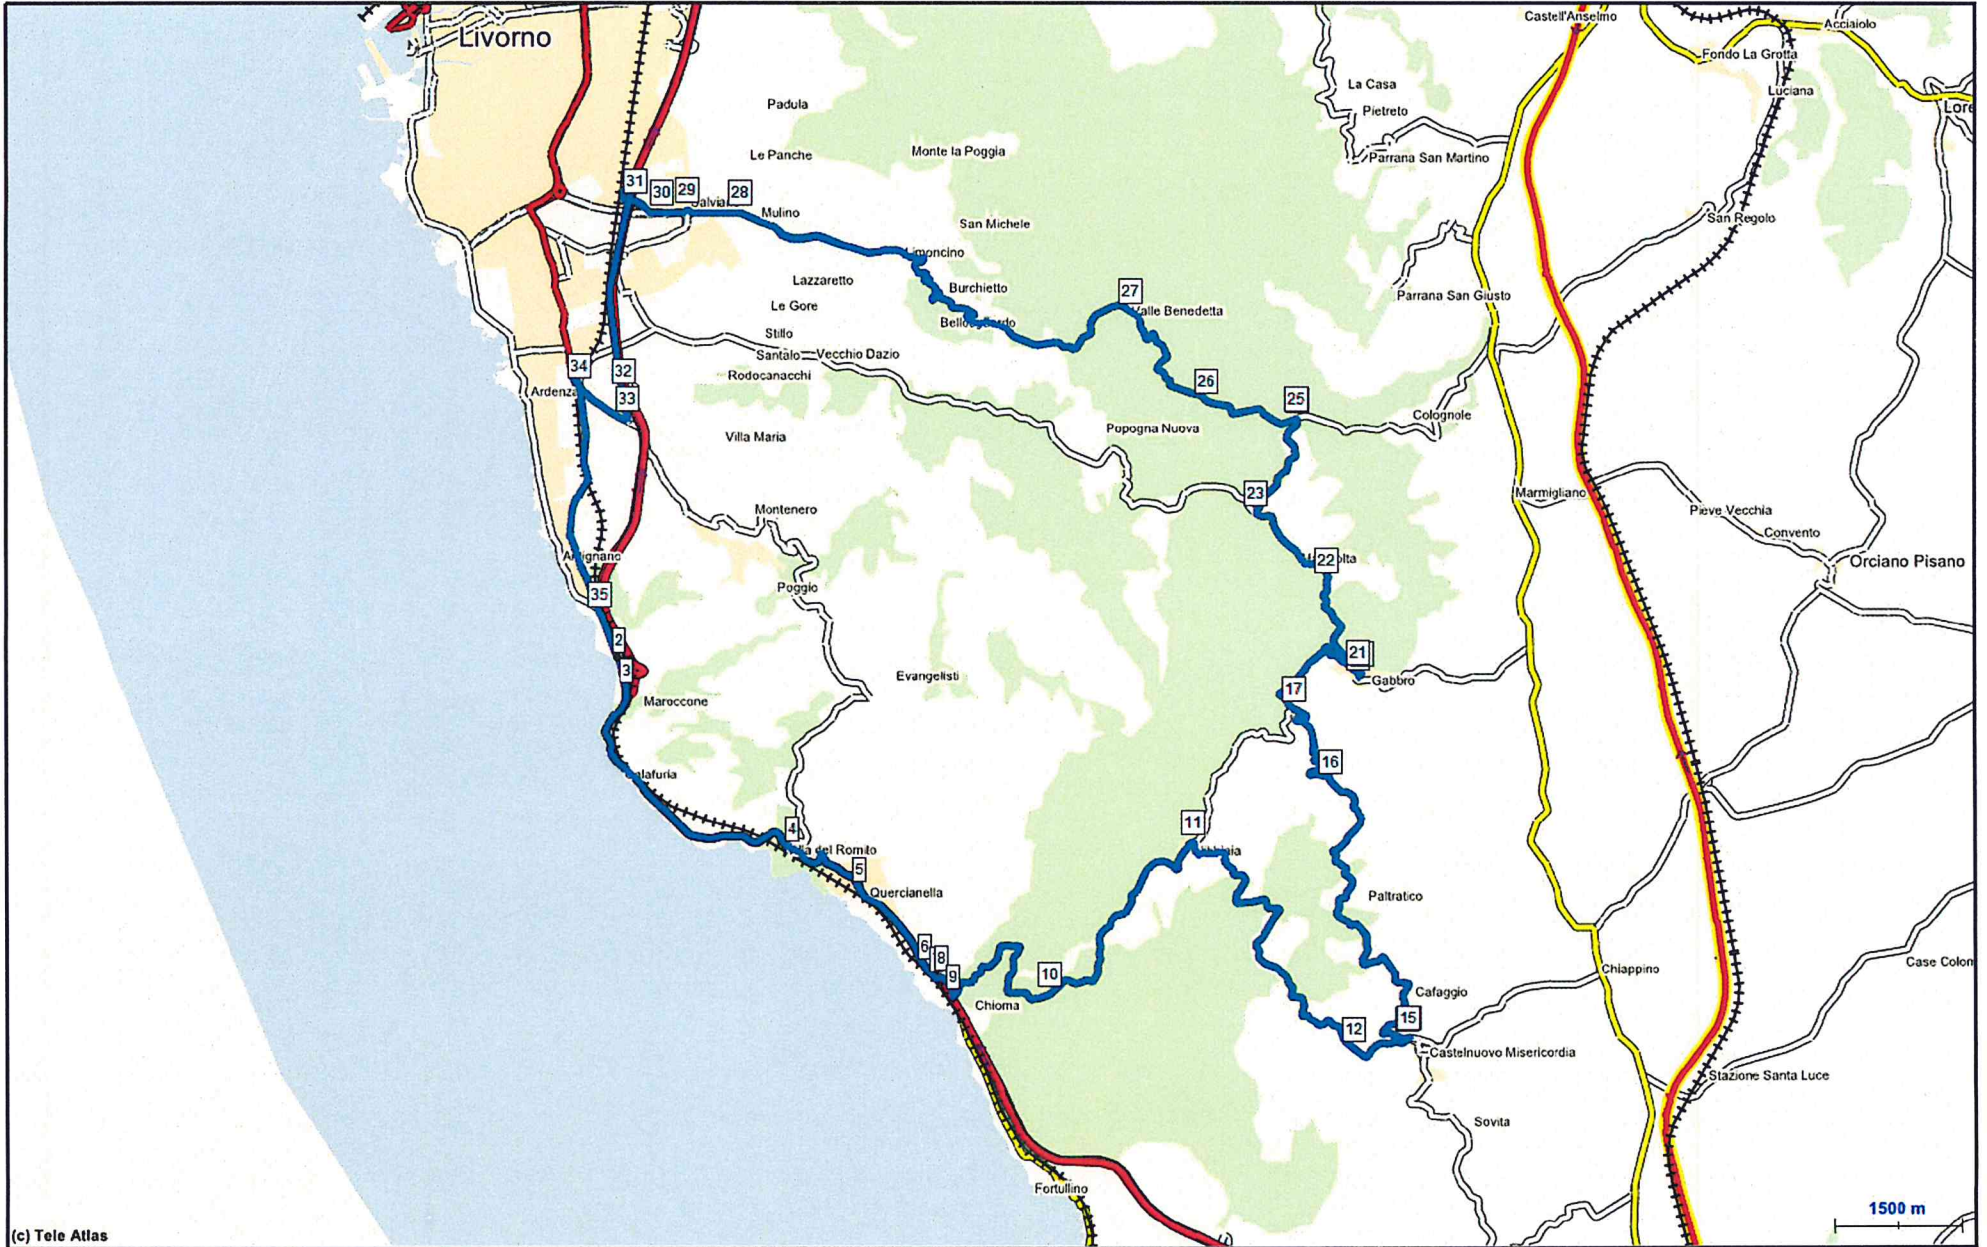

RB ID: 0  
RB name: ronde 2012 - RB Kms: 48,0

(c) Tele Atlas